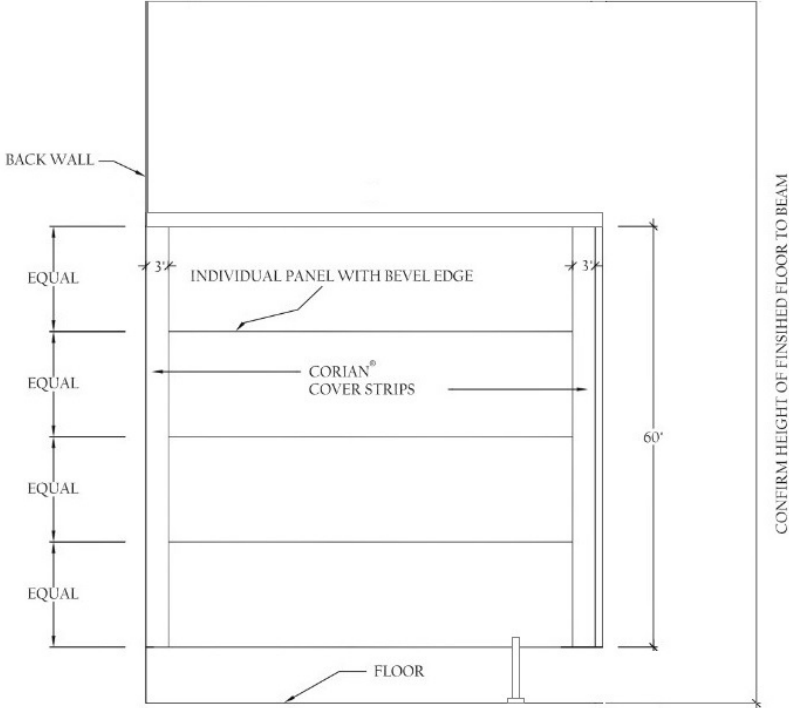

Construction

Panels

Panels are ½" thick corian segmented into 15" panels with a spline joint. Attaching to the pilaster-wall u-channels with pins then covered with a Corian 2 ½" trim

Doors

Doors are ½" thick with a ½" x 4" batten on both sides equaling 1" thick edge for incorporation slot with pins to except Privacy Plus hinge for no fasteners exposed. Slot for Privacy Plus striker keeper set for no exposed fasteners.

Pilasters

Pilasters are 1" thick with a steel hang plate is built into pilaster for fastening to a (6" minimum) steel C-channel header.

Shoes

leg jacknob 191823 euro style pilaster support bracket 1/2" (6"-6-5/16") aluminum - satin.

Privacy Plus® Partitions
www.privacypluspartitions.com

Example of Dimensions for Standard Height – Front View

Example of Dimensions for Standard Height – Side View

Privacy Plus® Partitions
www.privacypluspartitions.com