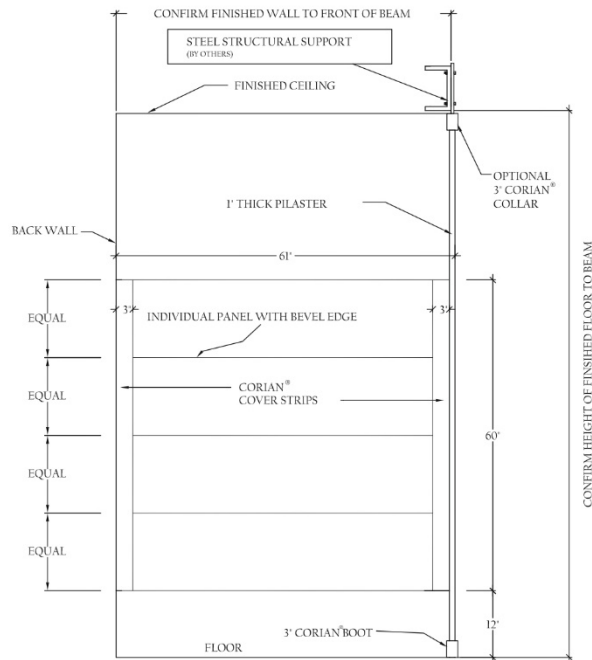

Privacy Plus® Partitions

www.privacypluspartitions.com

Privacy Plus® Partitions Floor to Ceiling mount

Example of Dimensions for Standard Height – Front View

Example of Dimensions for Standard Height – Side View

Privacy Plus® Partitions
www.privacypluspartitions.com

Privacy Plus® Partitions Ceiling Hung

GROUP 1 PRICE LEVEL

GROUP 2 PRICE LEVEL

GROUP 3 PRICE LEVEL

Privacy Plus® Partitions
www.privacypluspartitions.com