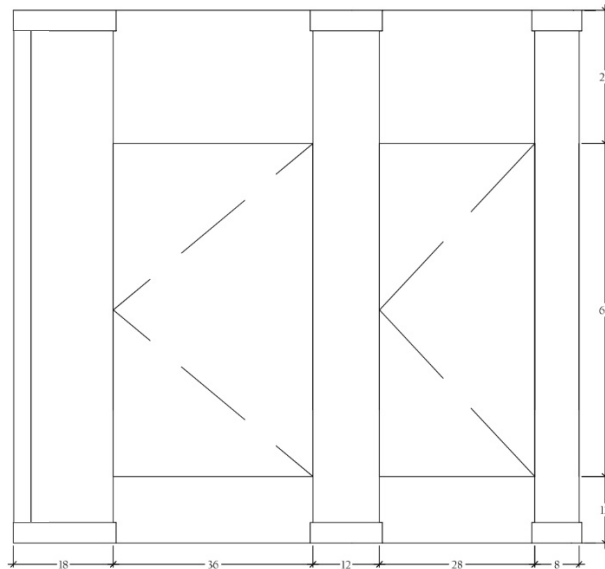

Privacy Plus® Partitions

www.privacypluspartitions.com

Privacy Plus® Partitions Floor to Ceiling mount

Example of Dimensions for Standard Height – Front View

Example of Dimensions for Standard Height – Side View